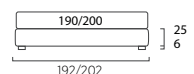

Sommier Filo

DI SERIE:
- piede in legno Cubic h cm 6, colore wengè
SU RICHIESTA:
- piede in legno Cubic h cm 6, colori bianco, naturale, grigio
- piede in legno Circle h cm 6, colori bianco, naturale, wengè
- ruote Carry
- ruote Roll

STANDARD:
- h 6 cm Cubic wooden feet wengè
TO ORDER:
- h 6 cm Cubic wooden feet white, natural or grey
- h 6 cm Circle wooden feet white, natural or wengè
- Carry wheels
- Roll wheels