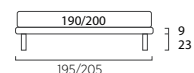

Sommier Autoportante

DI SERIE:
- piede in metallo Top h cm 23, finitura satinato
SU RICHIESTA:
- piede in metallo Top h cm 23, otto colori
- piede in metallo Basic, Mark e Wily h cm 23, finitura cromo, otto colori
- ruote Disk

STANDARD:
- h 23 cm Top steel feet frosted finish
TO ORDER:
- h 23 cm Top steel feet, eight colours
- h 23 cm Basic, Mark and Wily steel feet, chrome finish, eight colours
- Disk wheels