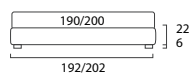

Sommier struttura Filo con piano

DI SERIE:
- piede in legno Cubic h cm 6, colore wengè
SU RICHIESTA:
- piede in legno Cubic h cm 6, colori bianco, naturale, grigio
- piede in legno Circle h cm 6, colori bianco, naturale, wengè
- ruote Carry
- ruote Roll

STANDARD:
- h 6 cm Cubic wooden feet wengè
TO ORDER:
- h 6 cm Cubic wooden feet white, natural or grey
- h 6 cm Circle wooden feet white, natural or wengè
- Carry wheels
- Roll wheels