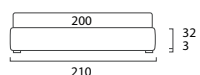

Sommier Sottosopra con sistema Fast

DI SERIE:
- piede strutturale in metallo

STANDARD:
- metal structural feet