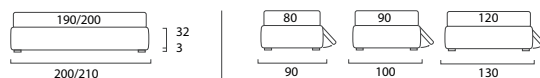

Sommier Sottosopra

DI SERIE:
- piede strutturale in metallo

STANDARD:
- metal structural feet

Sommier Sottosopra con sistema Fast

DI SERIE:
- piede strutturale in metallo

STANDARD:
- metal structural feet