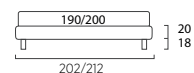

Sommier Lift

DI SERIE:
- piede in legno Cubic h cm 18, colore wengè
SU RICHIESTA:
- piede in legno Cubic h cm 18, colori bianco, naturale, grigio
- piede in legno Conic, Log h cm 18, colori bianco, naturale, wengè
- piede in metallo Top h cm 18, finitura satinato, otto colori
- piede in metallo Basic, Glam, Peak, Trim, Mark e Wily h cm 18, finitura cromo, otto colori

STANDARD:
- h 18 cm Cubic wooden feet, wenge color
TO ORDER:
- h 18 cm Cubic wooden feet. White, natural and grey colours
- h 18 cm Conic and Log wooden feet. White, natural and wenge colours
- h 18 cm Top steel feet, frosted finish, eight colours
- h 18 cm Basic, Glam, Peak, Trim, Mark and Wily steel feet, chrome finish, eight colours