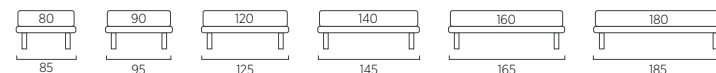

Sommier Autoportante

DI SERIE:
- piede in metallo Top h cm 23, finitura satinato
SU RICHIESTA:
- piede in metallo Top h cm 23, otto colori
- piede in metallo Basic, Mark e Wily h cm 23, finitura cromo, otto colori
- ruote Disk

STANDARD:
- h 23 cm Top steel feet frosted finish
TO ORDER:
- h 23 cm Top steel feet, eight colours
- h 23 cm Basic, Mark and Wily steel feet, chrome finish, eight colours
- Disk wheels