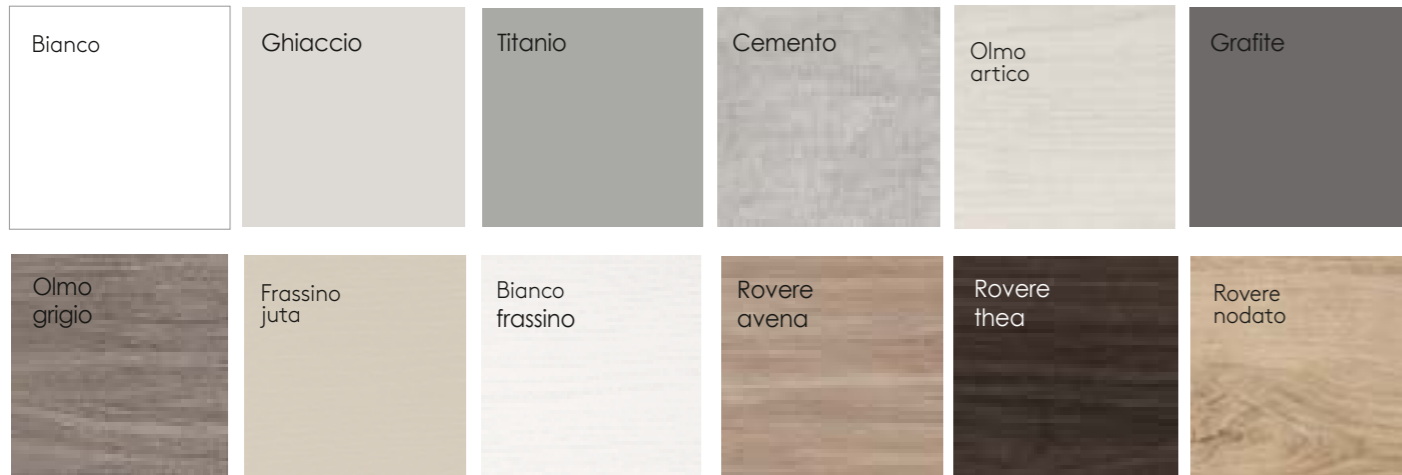

Melaminici - Melamine finishes

Frassino colore, Colori laccati lucidi e opachi - Coloured ash, gloss and matt lacquer colours

GIROLETTO CORNER / CORNER BED FRAME

Testiera: Non retrofinita
Headboard: Unfinished on the back