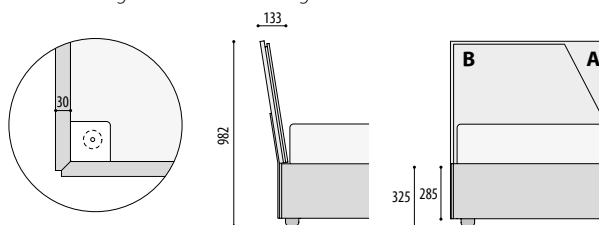

Vano interno
Interior compartment
L 1620 P 2000
L 1820 P 2000

Misure esterne
Exterior measurements
L 1680 H 982 P 2163
L 1880 H 982 P 2163

Giroletto sospeso
Bed frame on legs

Giroletto a terra e contenitore
Floor-standing bed frame with storage base