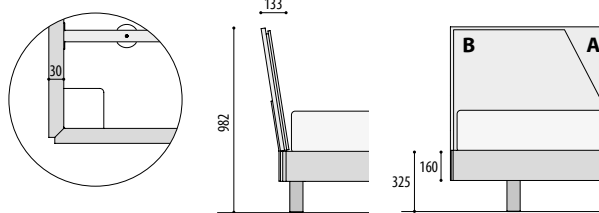

Vano interno
Interior compartment
L 1620 P 2000
L 1820 P 2000

Misure esterne
Exterior measurements
L 1680 H 982 P 2163
L 1880 H 982 P 2163

Giroletto sospeso
Bed frame on legs

Giroletto a terra e contenitore
Floor-standing bed frame with storage base