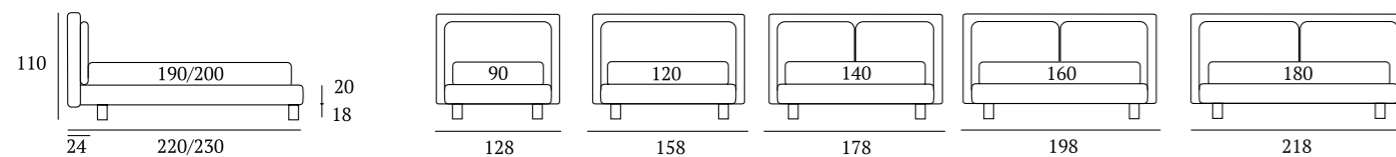

Flux

DI SERIE:
Piede in legno **Cubic** h cm 6, colore wengè

OPTIONAL:
Piede in legno **Cubic** h cm 6-10, colori bianco, naturale, grigio, wengè
Piede in metallo **Steel** h cm 5, finitura cromo
Ruote **Carry**

AS STANDARD:
Cubic wooden foot H 6 cm, colour: wenge

OPTIONALS:
Cubic wooden foot H 6-10 cm, colours: white, natural, grey, wenge
Steel metal foot H 5 cm, finish: chrome
Carry wheels

Flux Lift

DI SERIE:
Piede in legno **Cubic** h cm 18, colore wengè

AS STANDARD:
Cubic wooden foot H 18 cm, colour: wenge

OPTIONALS:
Cubic wooden foot H 18 cm, colours: white, natural, grey
Log wooden foot H 18 cm, colours: white, natural, wenge
Fine, Glam, Peak, Lux metal feet H 18 cm, finishes: chrome, white, manganese

RUOTE

Ruota Carry H cm 8

Carry wheel, H 8 cm