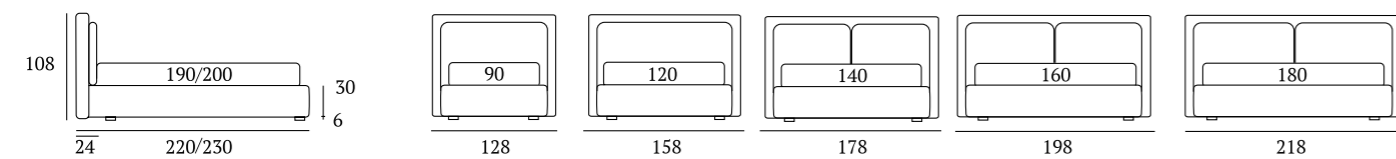

Flux

DI SERIE:
Piede in legno **Cubic** h cm 6, colore wengè

OPTIONAL:
Piede in legno **Cubic** h cm 6-10, colori bianco, naturale, grigio, wengè
Piede in metallo **Steel** h cm 5, finitura cromo
Ruote **Carry**

AS STANDARD:
Cubic wooden foot H 6 cm, colour: wenge

OPTIONALS:
Cubic wooden foot H 6-10 cm, colours: white, natural, grey, wenge
Steel metal foot H 5 cm, finish: chrome
Carry wheels

Flux Lift

DI SERIE:
Piede in legno **Cubic** h cm 18, colore wengè

AS STANDARD:
Cubic wooden foot H 18 cm, colour: wenge

OPTIONALS:
Cubic wooden foot H 18 cm, colours: white, natural, grey
Log wooden foot H 18 cm, colours: white, natural, wenge
Fine, Glam, Peak, Lux metal feet H 18 cm, finishes: chrome, white, manganese

RUOTE

Ruota Carry H cm 8

Carry wheel, H 8 cm